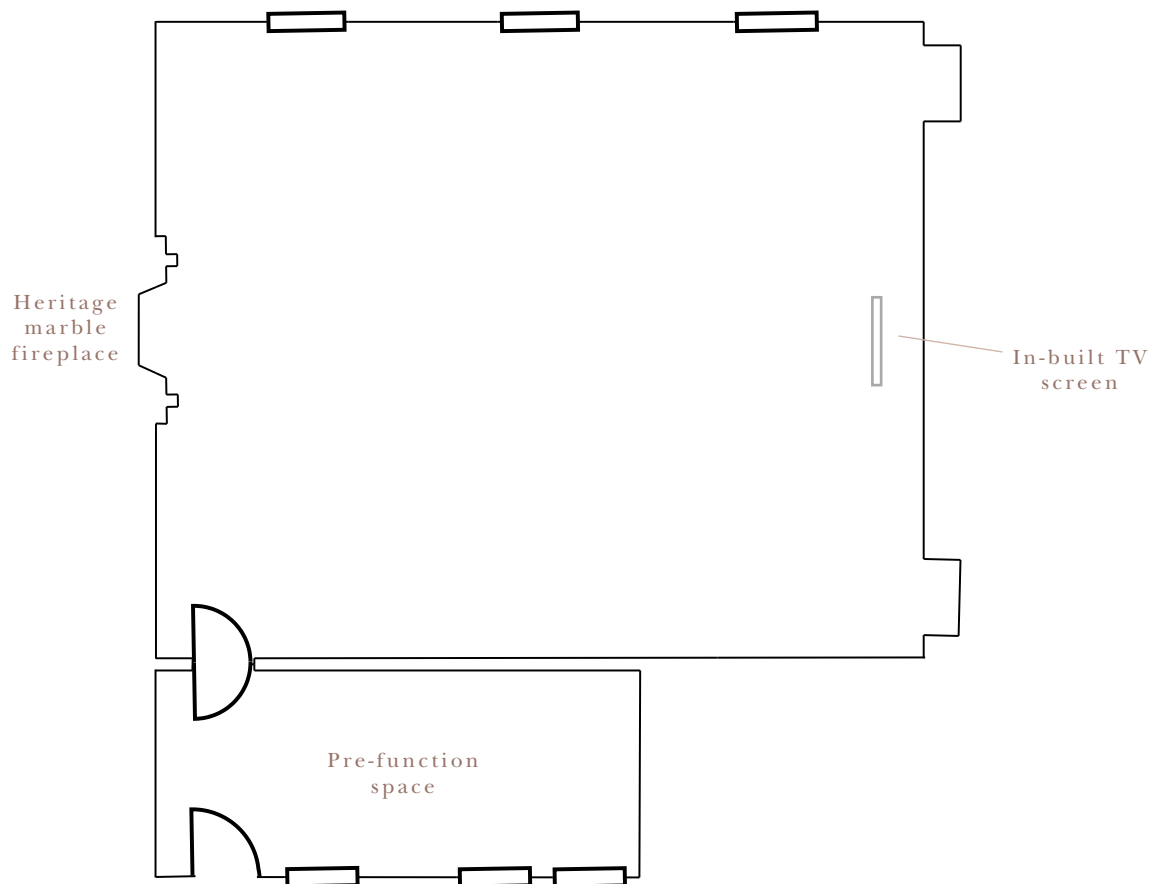

INTERCONTINENTAL[®]
SYDNEY

LEVEL TWO

PREMIERS ROOM

Macquarie Street

10.1m x 8.2m | 83m² | Ceiling Height: 3.8m

	Theatre	Banquet	Cabaret	Boardroom	Classroom	U-Shape	Cocktail
Regular	60	50	32	18	36	-	50
COVID-Safe	12	20	16	8	12	-	21